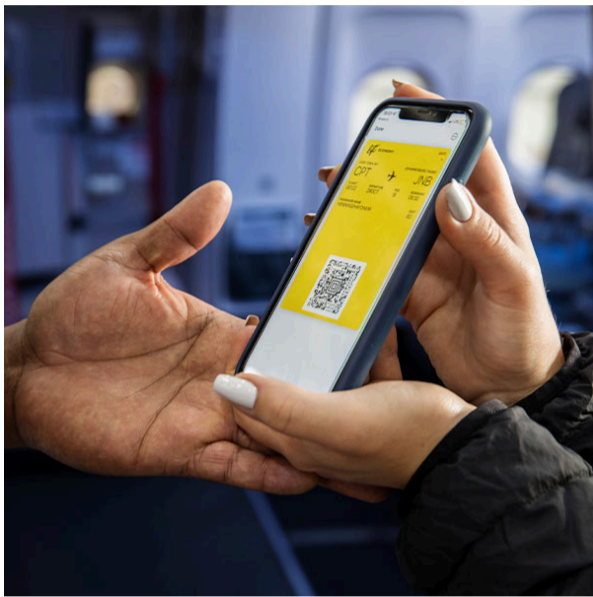

lift

READY FOR  
**business**

Our LIFT offering has been designed with the business traveller in mind.

Easy, penalty-free\* changes and cancellations to accommodate your busy schedule.

Secure LIFT Wallet for instant refunds from changes or cancellations.

Save on flights with LIFT Wallet Top-Up Bundles, ideal for frequent flyers.

Upgrade to LIFT Premium for even more comfort and convenience.

Complimentary onboard vida coffee, drinks & snacks.

Up to 25 daily flights between JNB, CPT & DBN.